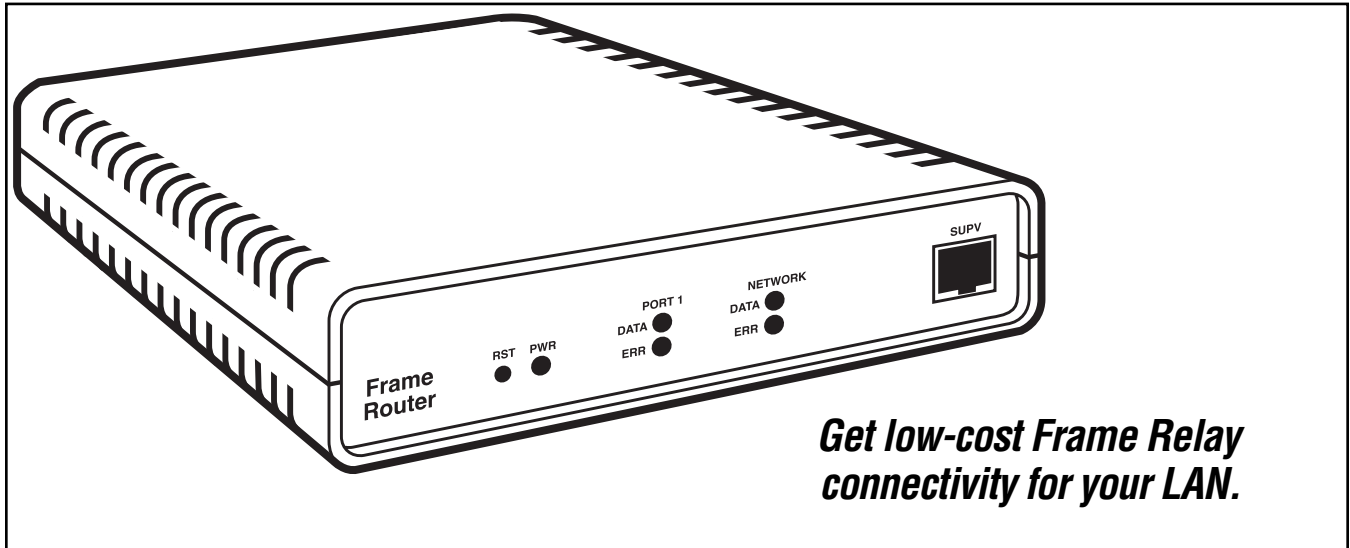

BLACK BOX[®]

NETWORK SERVICES

FRAMEROUTER

Get low-cost Frame Relay connectivity for your LAN.

Key Features

- ▶ **LAN connectivity over Frame Relay.**
- ▶ **Integral CSU/DSU or serial WAN links.**
- ▶ **IP and IPX routing.**
- ▶ **Multiprotocol data compression.**
- ▶ **SNMP manageable.**
- ▶ **Optional security features.**
- ▶ **Fast Internet access.**

If you want to link your LANs economically over Frame Relay, look no further than the FrameRouter.

The FrameRouter has the capability to piece together your branch offices with the main network, as well as granting speedier Internet access. It also