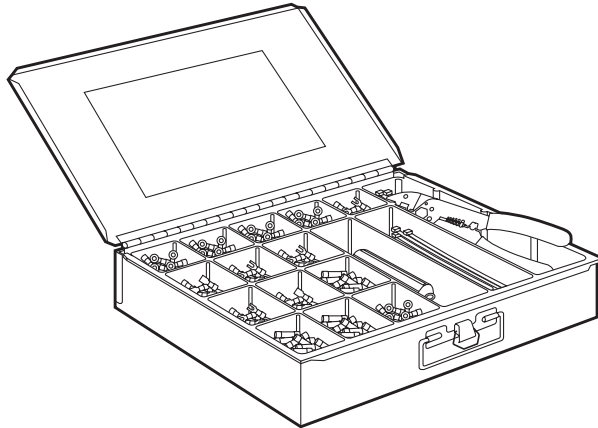

BLACK BOX[®]

NETWORK SERVICES

Insulated Terminal Kit

Over 850 terminals, rings, splices, and tools neatly arrayed in a sturdy divided metal storage box.

Key Features

- ▶ *Scotchlok terminals make electrical wiring jobs easier.*
- ▶ *650 terminals for wire sizes 12 to 22 AWG.*
- ▶ *Crimp tool, wire-marker tape dispenser, and 200 cable ties included.*

Overview

Is there an electrical wiring job in your near future? If so, Black Box has the solution to make that job and all other electrical wiring jobs easier. It's called the Insulated Terminal Kit.

This Kit contains an assortment of Scotchlok[®]

terminals for wire sizes 12 to 22 AWG.

The addition of cable ties plus a wire-marker tape dispenser make this Kit a must-have for all cabling professionals.

But that's not all that's in the Kit—we've also included a