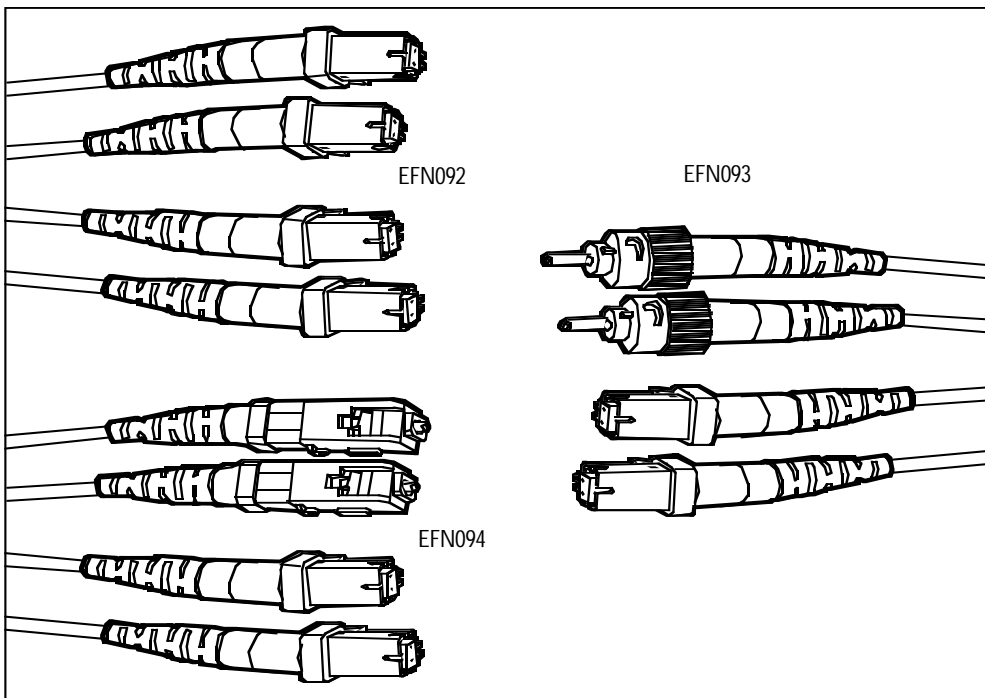

BLACK BOX®

NETWORK SERVICES

© 2003. All rights reserved.
Black Box Corporation.

Black Box Network Services • 464 Basingstoke Road • Reading, Berkshire, RG2 0BG • Tech Support: 0118 965 6000 • www.blackbox.co.uk • e-mail: techhelp@blackbox.co.uk

SINGLE-MODE FIBRE OPTIC CABLES

*We've got the LC
fibre optic cable
to suit your every
need.*

Key Features

- **LC-LC, LC-ST, or LC-SC connector combinations available.**
- **Two buffered fibres are individually wrapped with aramid yarn and overjacketed in a Figure-8 design.**
- **Duplex polarity.**
- **Small footprint compared to other fibre optic terminations.**

Overview

Look no further—single-mode fibre optic cables with LC connectors are now available at Black Box.

These special connectors are almost half the size of standard SC and ST fibre optic terminations. LC Single-Mode Fibre Optic Cables are ideal for desktop applications and are paired with high-grade duplex single-mode fibre optic cable.

The two buffered fibres are individually wrapped with aramid yarn and overjacketed in a Figure-8 design.

The cables are compliant with Bellcore, ANSI-FDDI, and ICEA standards.

Specifications

- Core Diameter: 8.3 μm
- Cladding Diameter: 125 μm
- Number of Fibers: 2
- Buffered Fibre Minimum Bend Radius: 0.75" (1.9 cm)
- Tension Rating: 100 lb.
- Ferrule: Ceramic
- Housing: Composite
- Insertion Loss: 0.2 dB typical
- Return Loss: ≥ 5 dB typical
- Wavelength: 1310 nm, 1550 nm
- Operating Temperature: -40 to +185°F (-40 to +85°C)
- Storage Temperature: -40 to +158°F (-40 to +70°C)

24291