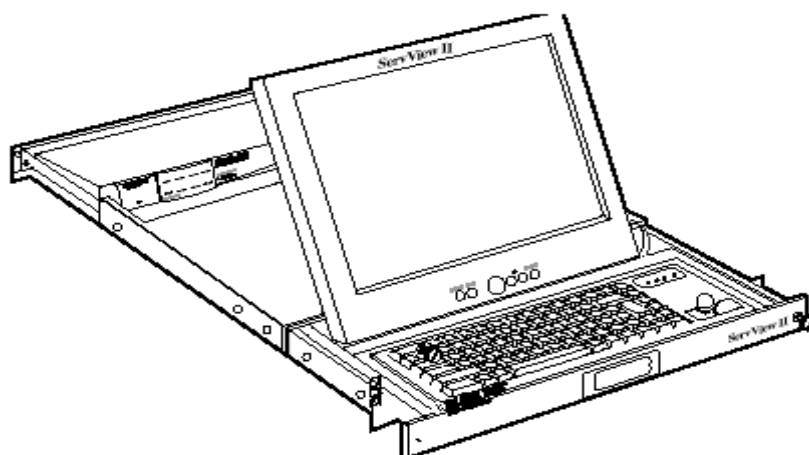

# BLACK BOX<sup>®</sup>

#### Key Features

- ▶ Modularized design: the drawer, KVM Switch module, rear bracket & extension kit
- ▶ Console Drawer without a built-in KVM is available
- ▶ Flip-open 15" TFT LCD panel with resolution of 1024 x 768
- ▶ For rack cabinet with depth from 20" (50cm) and up
- ▶ Industry standard 19" 1U rack drawer
- ▶ Ergonomic hand rest design
- ▶ Locking mechanism locks the drawer when pulled out and pushed in
- ▶ Full 105 key, low profile, sturdy keyboard
- ▶ Standard connectors for PC connection
- ▶ Sturdy, light-weight and stylish design

The Black Box ServView PRO offers the ultimate in styling and computer management. With a keyboard, mouse, TFT LCD panel and an 8-port KVM Switch housed in an industry standard 19" 1U-height rack drawer, it saves you up to 1/3 of valuable real estate from a rack cabinet. Better yet, when the Integradet KVM is cascaded with other KVM Switches to increase server management capacity, you save even more.

Black Box's unique extension accessory can accommodate the Integra KVM with rack cabinet depth of only 20" (50 cm) and up. Now, equip your rack cabinet with Black Box's ServView PRO throw away the bulky VGA monitor, keyboard and mouse, and streamline your computer management.