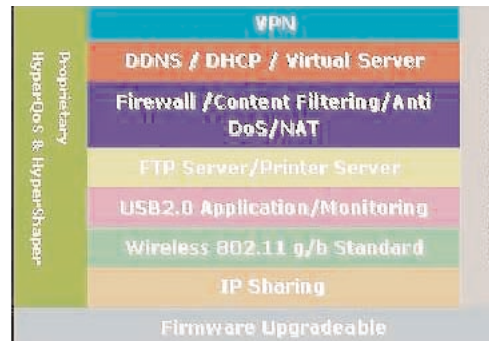

Matrix Box Multimedia Network Center simplifies your network complexity by combining a multitude of functions into a single device. Functions supported are IP sharing, PPPoE, DHCP, DDNS, firewall, VPN, content filtering, four USB 2.0 ports, a four-port switch hub, print server, webcam server, motion detection, a 802.11 b/g access point, USB-based hard drive services, UPnP and many more. The strength of Matrix 21 resides in its P2P application enhancement.

Matrix Box is ideal for end user and SOHO. Besides the friendly WebUI, Matrix Box provides the following features:

- Firmware is upgradeable via the web interface.
- Supports 4 10/100Mbps Auto MDI/X Ethernet ports & one 10/100Mbps auto MDI/X Ethernet WAN port.
- Supports Wireless 802.11g/b standard
- Supports 4 USB 2.0 interfaces
 - Supports USB printer
 - Supports webcam, accompanied with built-in software, it acts as a real time surveillance system. Irregular activities will be captured and mailed to the pre-designated email account.
- Supports USB HD. Additional HD can be used as storage for real time recording. In addition, ftp server is supported for file sharing.
- Total Security
 - Supports SPI firewall.
 - Anti-DoS
 - Supports NAT (for IP-sharing)
 - Supports content filtering.
 - Supports IPSec VPN
- Supports P2P-HyperQoS/HyperSHAPER. With HyperQoS and HyperSHAPER, the performance of P2P applications such as eDonkey, BitTorrent, Kazaa, and etc. is optimized. No more lags when playing online games. P2P downloads will not interfere with time and bandwidth sensitive applications.
 - Supports DDNS (dynamic DNS).
 - Supports DHCP server.
 - Supports virtual server.

Power Supply: 240AC external

Interfaces:

- 1x 10/100 WAN port
- 4x 10/100 Auto MDI/X Switch
- 4x USB 2.0 Hub
- HDD Power

Ordering information

ITEM	CODE
Matrix BoxNAS0021

Black Box Network Services - The world's largest network services company