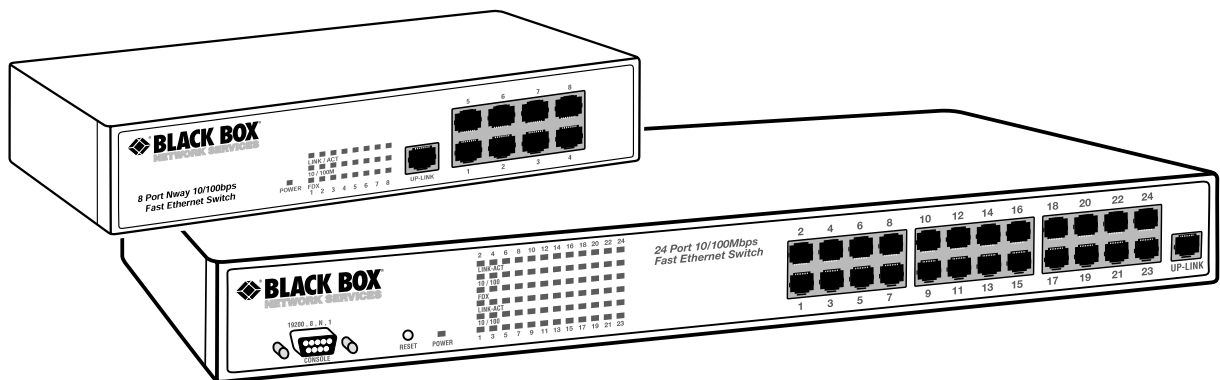

BLACK BOX[®]

NETWORK SERVICES

Ethernet Switches

Network Cards

- ▶ PCI Standard B Rev. 2.1
- ▶ 32Bit & 64Bit
- ▶ Twisted Pair: 10Mbps, 100Mbps, 1000Mbps
- ▶ Windows & Linux
- ▶ WoL

Workgroup Switches with Fiber-Uplink

- ▶ 2 integrated 100Mbps FO-Links
- ▶ Singlemode up to 25km
- ▶ Redundant
- ▶ Steel case

Workgroup Switches with Gigabit-Uplink

- ▶ 2 optional 1000Mbps FO-Links
- ▶ Plug & Play
- ▶ Steel case
- ▶ internal Power Supply
- ▶ Rackmountkit included