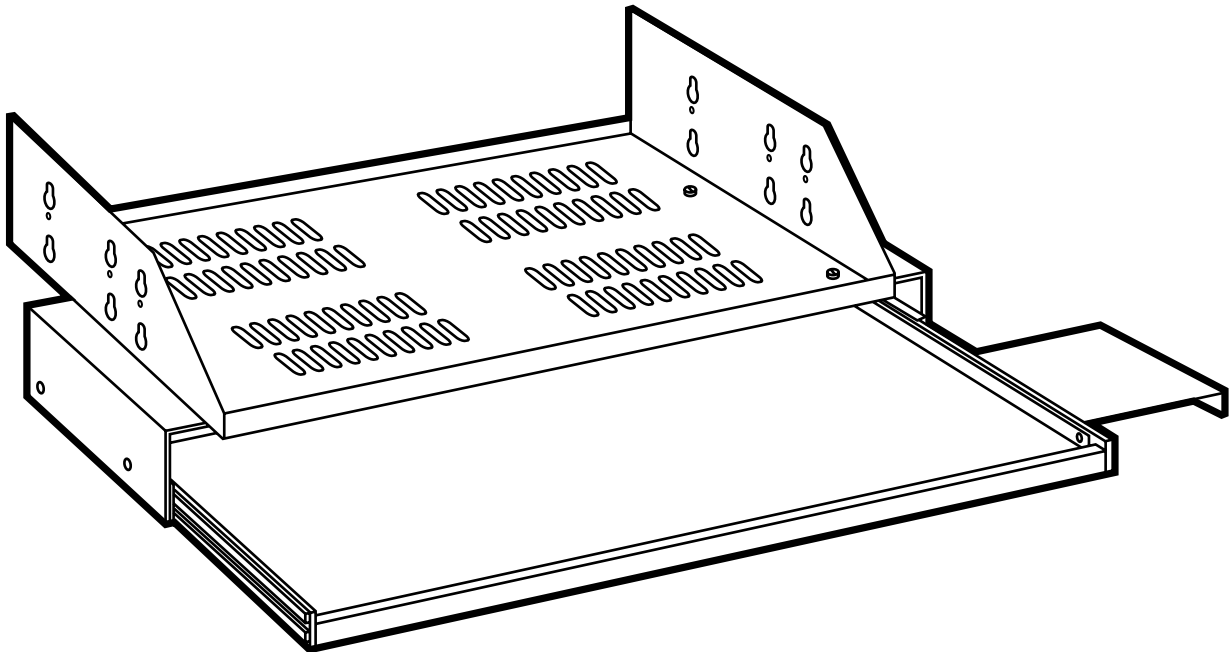

Introduction

Ideal for use with your PC workstation (monitor, CPU, keyboard, and mouse), the PC/Keyboard Shelf slides out for keyboard access and stays hidden when not in use. It comes complete with a mouse pad tray that also stays hidden when not in use. The Shelf measures 19.62" (49.8 cm) wide, so it mounts to 19" or 23" racks and fits all standard keyboards.

What the Package Includes

Make sure your package includes the following items. If anything is missing or damaged, please call Black Box at 724-746-5500.

- (1) PC/Keyboard Shelf assembly
- (4) 12-24 black cross-recessed mounting screws
- (2) mounting ears

Installation

To mount the PC/Keyboard Shelf to the assembly:

1. Locate the position on the relay rack for mounting the shelf assembly.
2. Mount one ear to the relay rack using two of the 12-24 black mounting screws. Do not tighten the screws yet.
3. Mount the PC/Keyboard Shelf assembly to the installed mounting ear by putting the shoulder rivets on the mounting ears through the appropriate keyhole slots on the assembly. The assembly can hang on the mounting ear.
4. Place the second mounting ear in the appropriate keyhole slots on the opposite side of the PC/Keyboard Shelf assembly.
5. Line the mounting holes on the second mounting ears up with the appropriate tapped holes on the relay rack. Secure it with the last two 12-24 black screws.
6. Tighten all screws.

PC/Keyboard Shelf

Specifications

Capacity—Holds 150 lbs. (68 kg)

Color—Black

Mounting—Mounts on EIA standard 19" rails

Size—CPU/Monitor Shelf: 17.38"W x 21.75"D (44.1 x 55.2 cm); Keyboard Tray: 19.62"W x 8.5"D (49.83 x 24.1 cm)